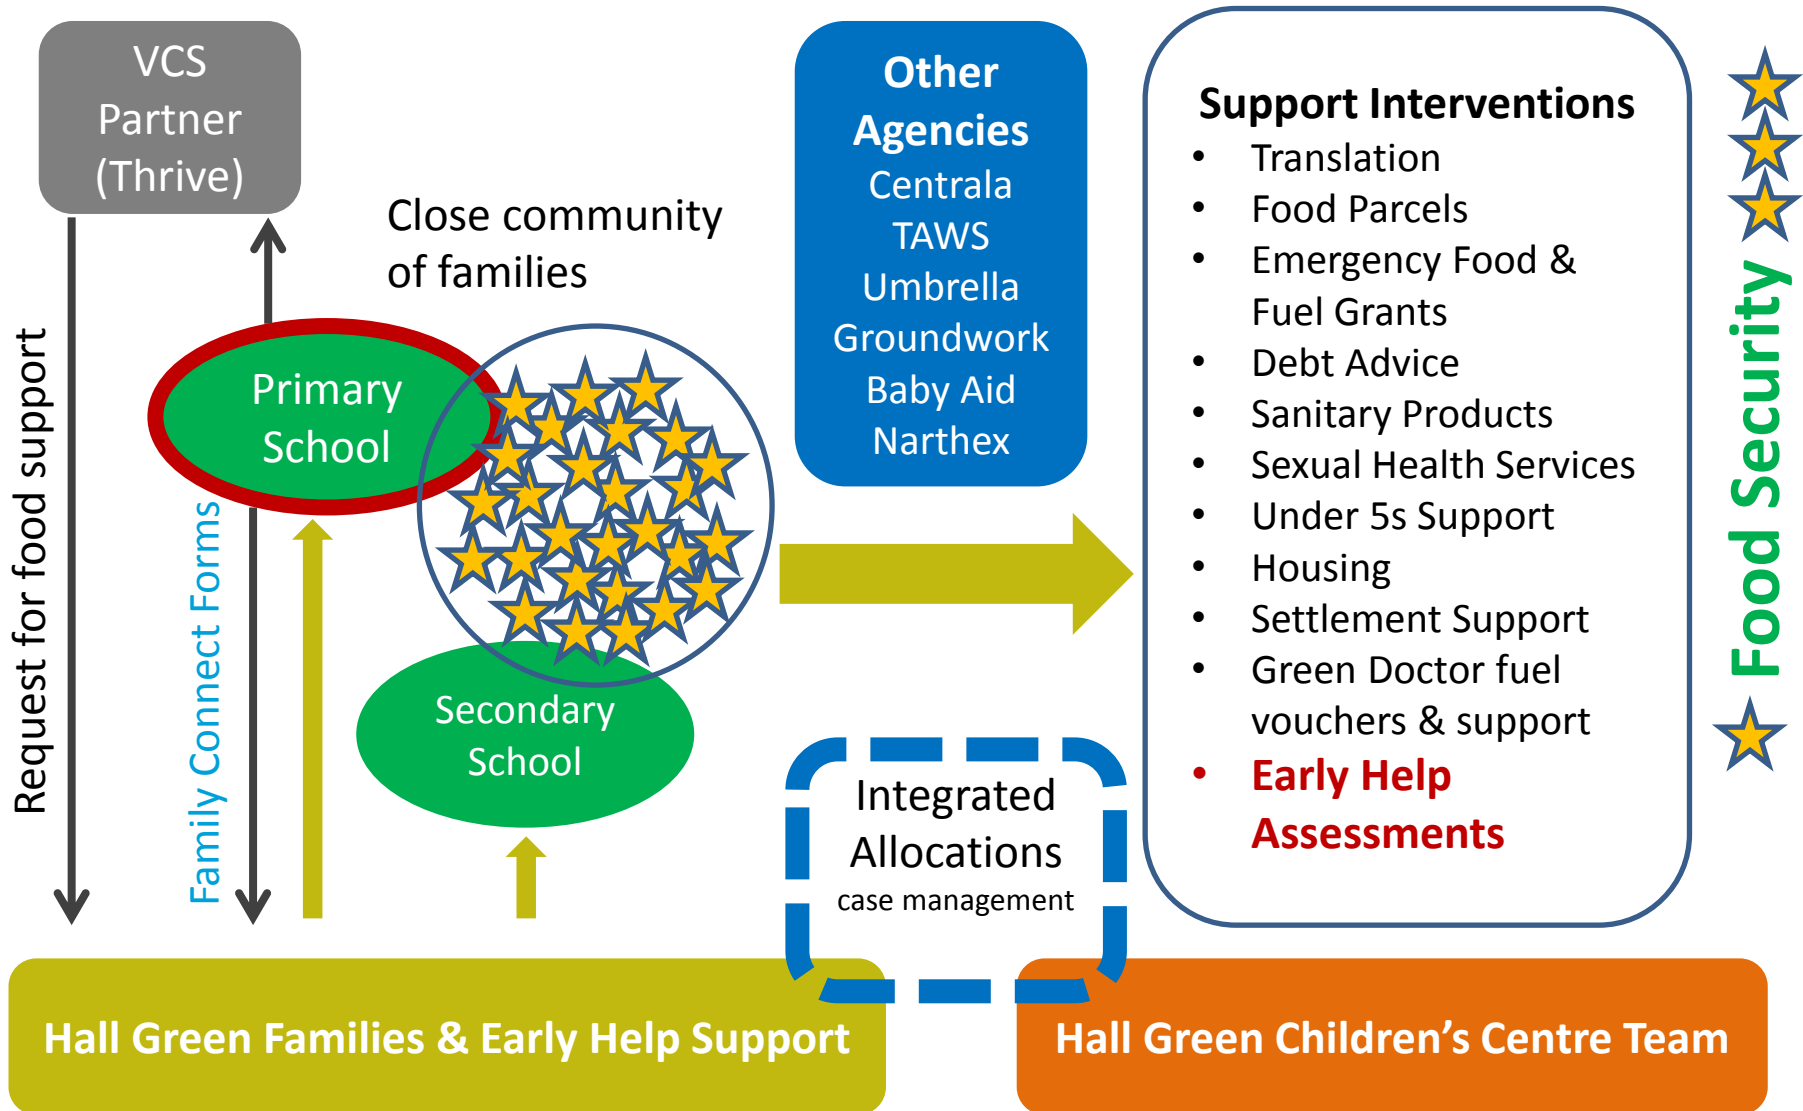

Wrap Around Family Support

West Midlands Housing Association co-ordinating area based support,
Early Help Assessments & Food related support

Foodbank
vouchers and food
parcels.

Emergency Food
and Fuel
Assistance for
families with CYP
0-25yr grants of
£100 per family.

Hardship Funds
like **Local Welfare
Provision** scheme
helping vulnerable
people in short-
term crisis with
food and essential
items including
white goods.

Community
Emergency Food
and Essential
Provisions Grants
to support
foodbanks and
food with support
activities
(Covid Winter Grant
Scheme Funds)

Food Insecurity data as part of early help and emergency intervention

Food and food referrals without follow up food security related support & reporting

From Food to Multi-Agency Early Help

38 Large Vulnerable Immigrant Families - little English, no benefits, uncertain settlement status