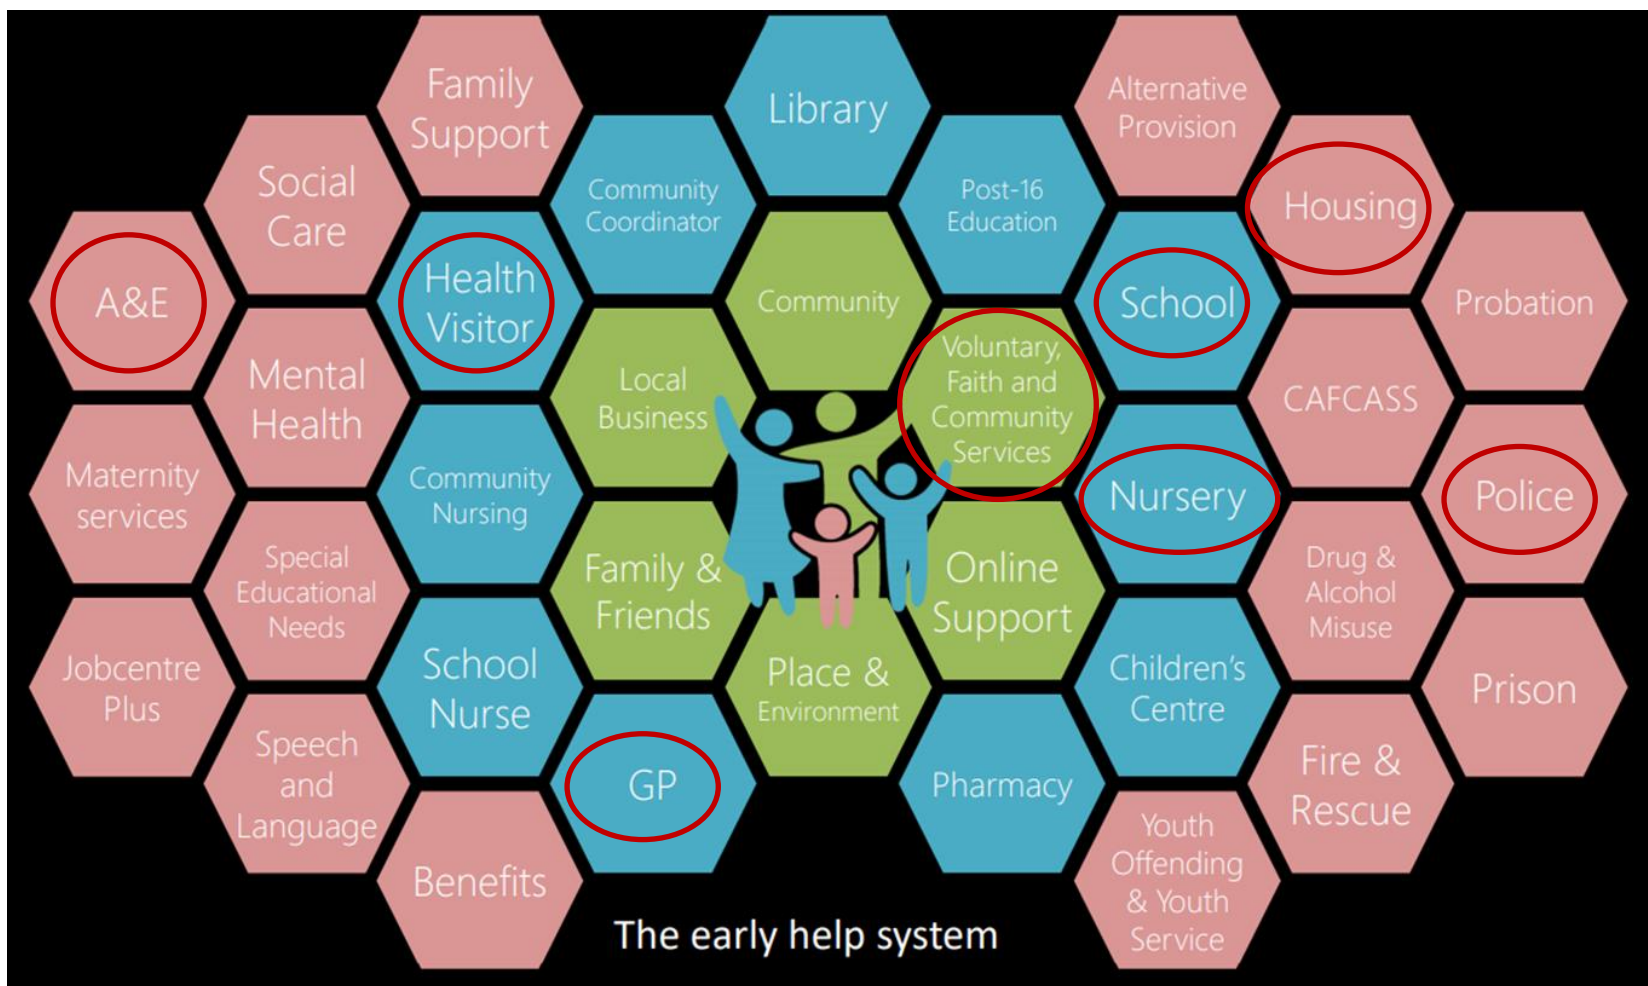

Wrap Around Family Support

West Midlands Housing Association co-ordinating area based support,
Early Help Assessments & Food related support

Foodbank
vouchers and food
parcels.

Emergency Food
and Fuel
Assistance for
families with CYP
0-25yr grants of
£100 per family.

Hardship Funds
like **Local Welfare
Provision** scheme
helping vulnerable
people in short-
term crisis with
food and essential
items including
white goods.

Community
Emergency Food
and Essential
Provisions Grants
to support
foodbanks and
food with support
activities
(Covid Winter Grant
Scheme Funds)

Food Insecurity data as part of early help and emergency intervention

Food and food referrals without follow up food security related support & reporting

From Food to Multi-Agency Early Help

38 Large Vulnerable Immigrant Families - little English, no benefits, uncertain settlement status